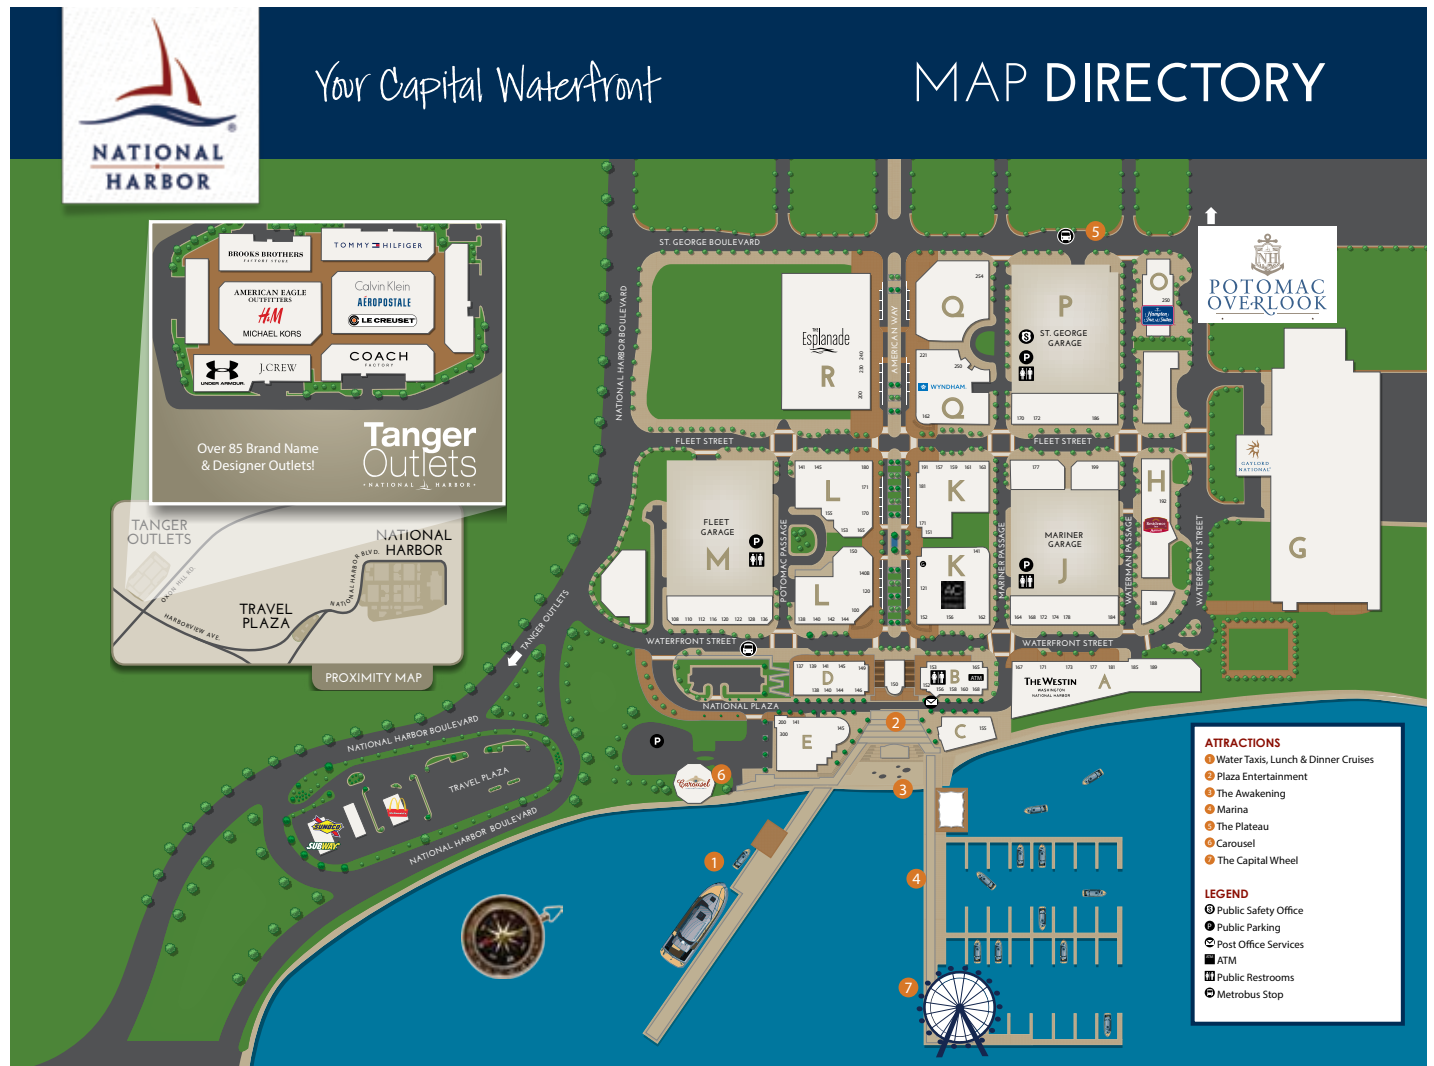

Tanger Outlets
Over 85 Brand Name & Designer Outlets!

TANGER OUTLETS
NATIONAL HARBOR BLVD
TRAVEL PLAZA
PROXIMITY MAP

- ATTRACTIONS**
- 1 Water Taxi, Lunch & Dinner Cruises
 - 2 Plaza Entertainment
 - 3 The Awakening
 - 4 Marina
 - 5 The Plateau
 - 6 Carousel
 - 7 The Capital Wheel
- LEGEND**
- P Public Safety Office
 - P Public Parking
 - PO Post Office Services
 - ATM
 - PR Public Restrooms
 - MS Metrobus Stop

FAST CASUAL DINING

- D-140 Crab Cake Café
- M-108 Elevation Burger
- SEE MAP McDonald's
- K-191 Nando's Peri-Peri
- D-146 Potbelly Sandwich Shop
- M-110 Subway
- SEE MAP Subway (at Sunoco)

DINING & ENTERTAINMENT

- P-172 Bobby McKey's
- D-149 Bond 45
- M-112 Bubble Bounce
- P-186 Cadillac Ranch
- M-116 Capital Wheel Business Center
- B-152 Fiorella Italian Kitchen
- H-188 Grace's Mandarin
- R-200 Granite City **COMING SOON**
- J-177 Harrington's Pub & Kitchen
- E-145 McCormick & Schmick's
- E-141 McLoone's Pier House
- J-199 Public House
- C-155 Red Stone American Grill
- B-153 Rosa Mexicano
- J-184 Succotash **COMING SOON**
- E-200 Sunset Room by Wolfgang Puck
- D-137 The Tasting Room Wine Bar & Shop
- K-151 Thai Pavilion
- K-152 Walrus Oyster & Ale House

RESIDENTIAL

- R The Esplanade
- K-157 Fleet Street
- L-155 One National Harbor
- SEE MAP Potomac Overlook
- D-139 Waterfront Street Condos
- K-163 Residential Sales & Leasing Center

HOTELS

- K-156 AC Hotel by Marriott **COMING SOON**
 - AC Lounge
 - AC Kitchen
- G Gaylord National Resort & Convention Center
 - Amelia's Boutique
 - Belvedere Lobby Bar
 - Cocoa Bean
 - Key Provisions
 - National Pastime Sports Bar & Grill
 - Old Hickory Steakhouse
 - Paisley's Accessories & More
 - Pienza
 - Relache Spa
 - Strictly First Glass
- O-250 Hampton Inn & Suites
- H-192 Residence Inn by Marriott
- A-171 The Westin
 - Saucyety
- Q-250 Wyndham Vacation Resorts